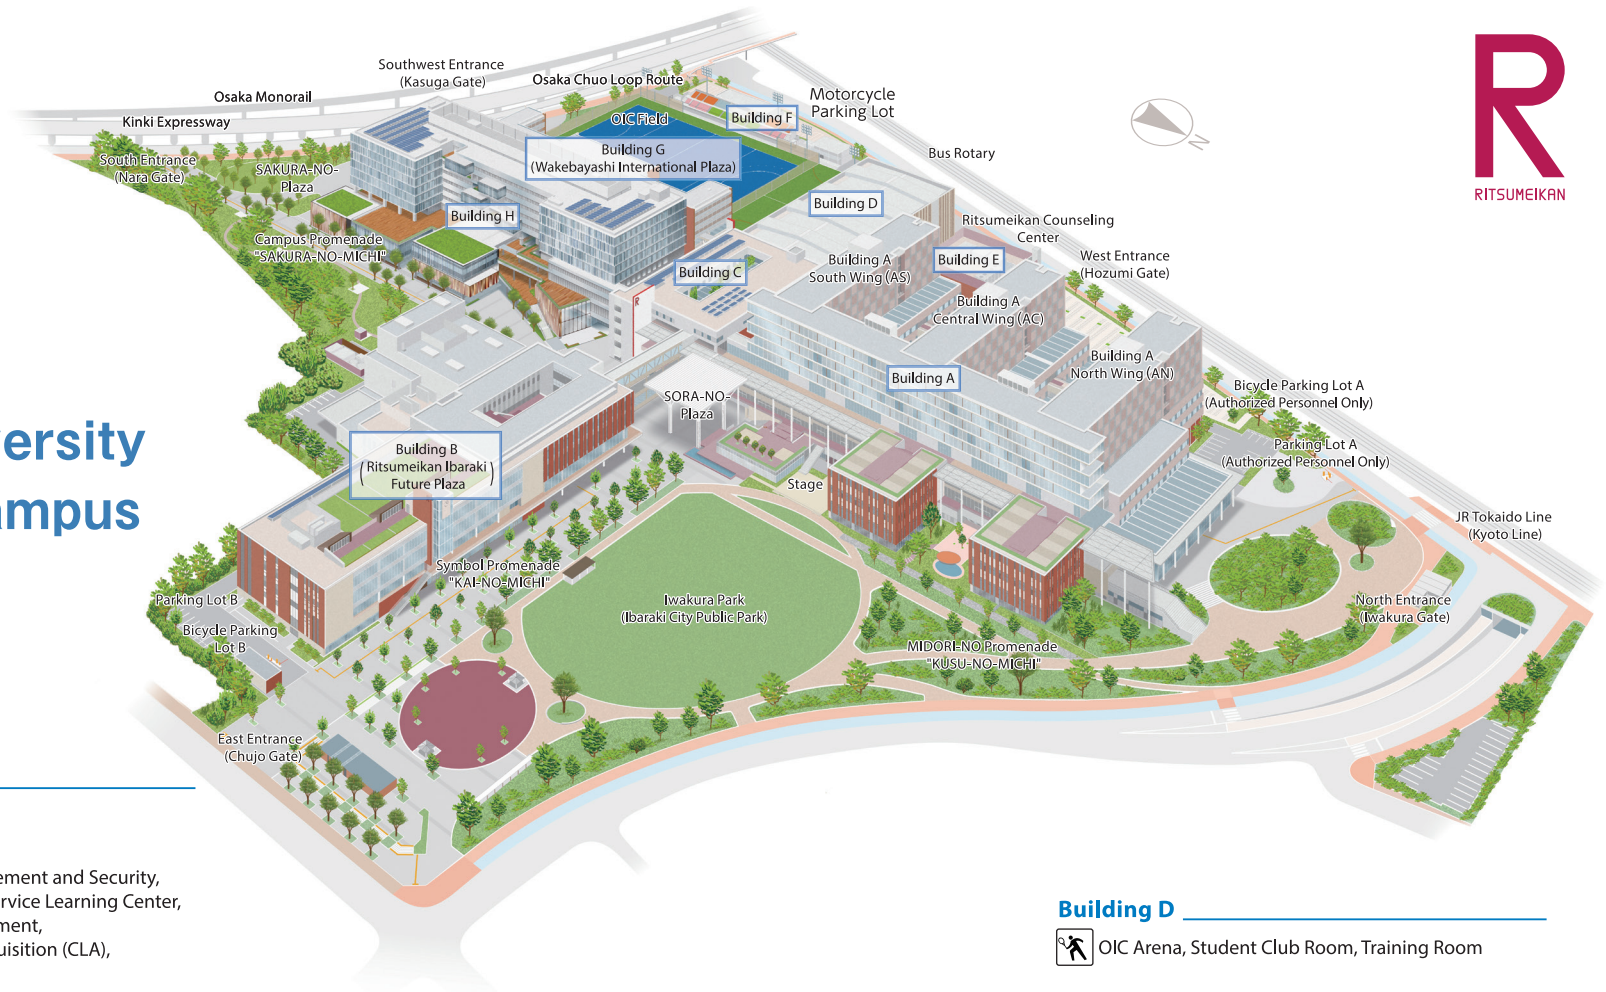

Ritsumeikan University Osaka Ibaraki Campus Campus Map

Building A

[North Wing (AN) 1F]

Campus Information Center, Office of Campus Management and Security, General Education Center, Career Education Center, Service Learning Center, Office of Language Education, Planning and Development, Language Education Center, Center for Language Acquisition (CLA), International Center

[Central Wing (AC) 1F]

MANABI Station, Administrative Office (College of Business Administration, College of Policy Science, College of Information Science and Engineering, College of Image Arts and Sciences, College of Comprehensive Psychology, College of Global Liberal Arts, Graduate School of Technology Management, Graduate School of Management)

[Central Wing (AC) 8F]

Research Office

[South Wing (AS) 1F]

Career Center, Extension Center, Office of Student Affairs, Office of Athletics & Sports Services, Student Support Room, Disability Resource Center, Facility Reservation • Scholarship

Information

R+ing, Noh-Theater, OIC SAKURA Lounge

Global House

Building H

Creative Complex, Medical Service Center, Classrooms

OIC FOOD PARK (Food Court)